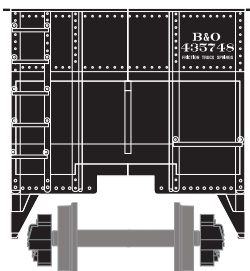

Baltimore & Ohio

Era: 1953+