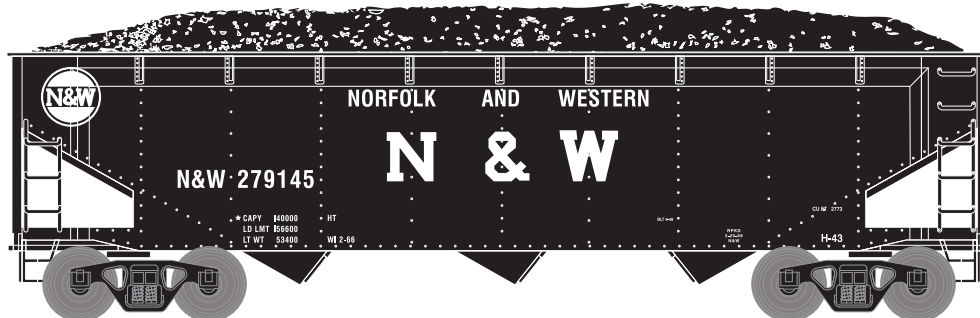

ATH6573 - Single #279145
ATH6574 - 4 Pack #279037, 279162, 279236, 279963
ATH6575 - 4 Pack #279455, 279084, 279281, 279648

MODEL FEATURES

- Nine road numbers
- Removable coal load
- Painted die-cast under frame
- Flat ends unless noted
- Roller bearing or Bettendorf trucks
- Scale profile brake wheel
- Fully-assembled and ready-to-run
- Accurately painted and printed
- Highly detailed, injection molded body
- Machined metal wheels
- Screw mounted trucks
- McHenry knuckle couplers
- Weighted for trouble free operation
- Clear plastic jewel box for convenient storage
- Operates on Code 55 and 80 rail
- Minimum radius: 9 3/4"
- For a complete list of features, visit our website

$19.98-SINGLE

$74.98-4 PACK

Visit Your Local Retailer | Visit www.athearn.com | Call 1.800.338.4639