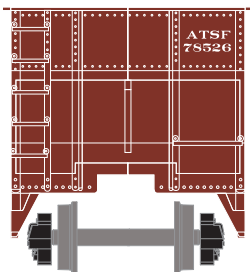

## Santa Fe

Era: 1955+

- ATH6558 - Single #78526
- ATH6559 - 4 Pack #78690, 76149, 79228, 79854
- ATH6560 - 4 Pack #78867, 79053, 79234, 79372