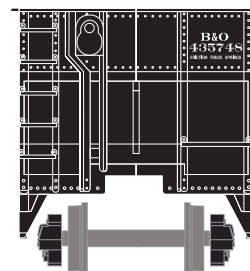

- ATH6561 - Single #435748
- ATH6562 - 4 Pack #435067, 435342, 435855, 435237
- ATH6563 - 4 Pack #435135, 435663, 435902, 435484