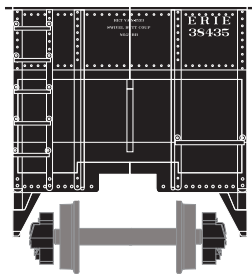

N 40' 3-Bay Offset Hopper

Announced: 11.28.14
Orders Due: 12.26.14

ETA: August 2015

Erie

Era: 1964+