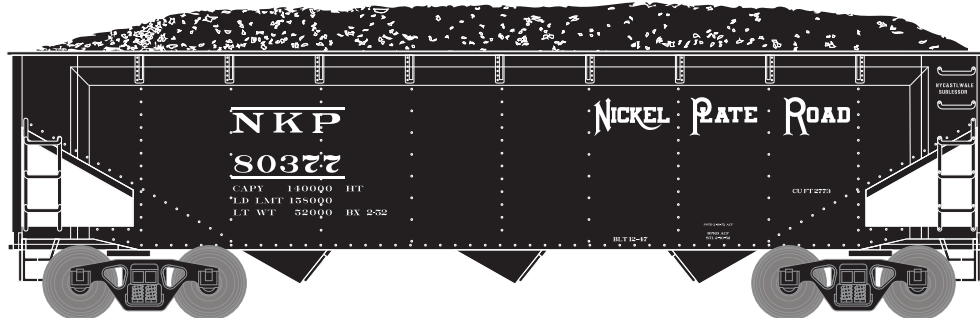

## Erie

Era: 1964+

ATH6567 - Single #38435  
ATH6568 - 4 Pack #38026, 38548, 38722, 38993  
ATH6569 - 4 Pack #38184, 38251, 38679, 38860

## Nickel Plate Road

Era: 1952+

ATH6570 - Single #80377  
ATH6571 - 4 Pack #80084, 80243, 80406, 80632  
ATH6572 - 4 Pack #80165, 80551, 80840, 80919