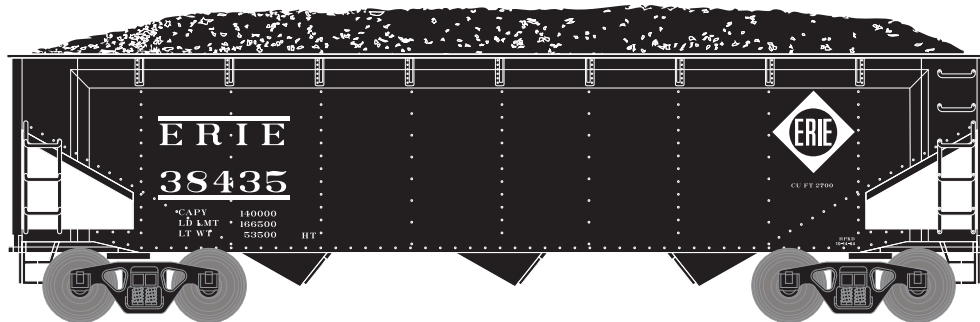

ATH6567 - Single #38435
ATH6568 - 4 Pack #38026, 38548, 38722, 38993
ATH6569 - 4 Pack #38184, 38251, 38679, 38860