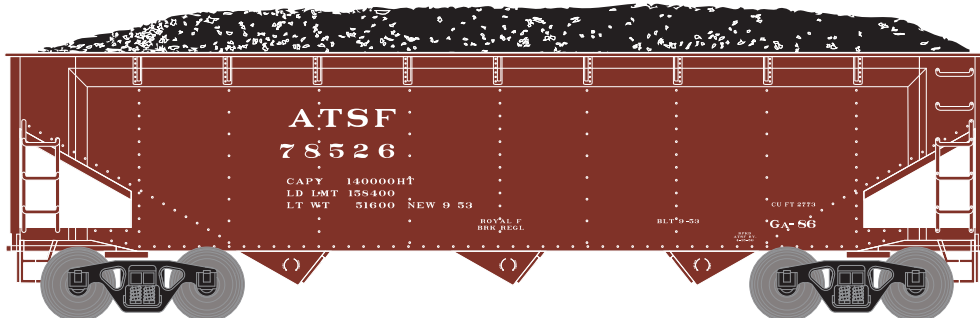

# N 40' 3-Bay Offset Hopper

Announced: 11.28.14  
Orders Due: 12.26.14

ETA: August 2015

## Santa Fe

Era: 1955+

- ATH6558 - Single #78526
- ATH6559 - 4 Pack #78690, 76149, 79228, 79854
- ATH6560 - 4 Pack #78867, 79053, 79234, 79372

## Baltimore & Ohio

Era: 1953+

- ATH6561 - Single #435748
- ATH6562 - 4 Pack #435067, 435342, 435855, 435237
- ATH6563 - 4 Pack #435135, 435663, 435902, 435484